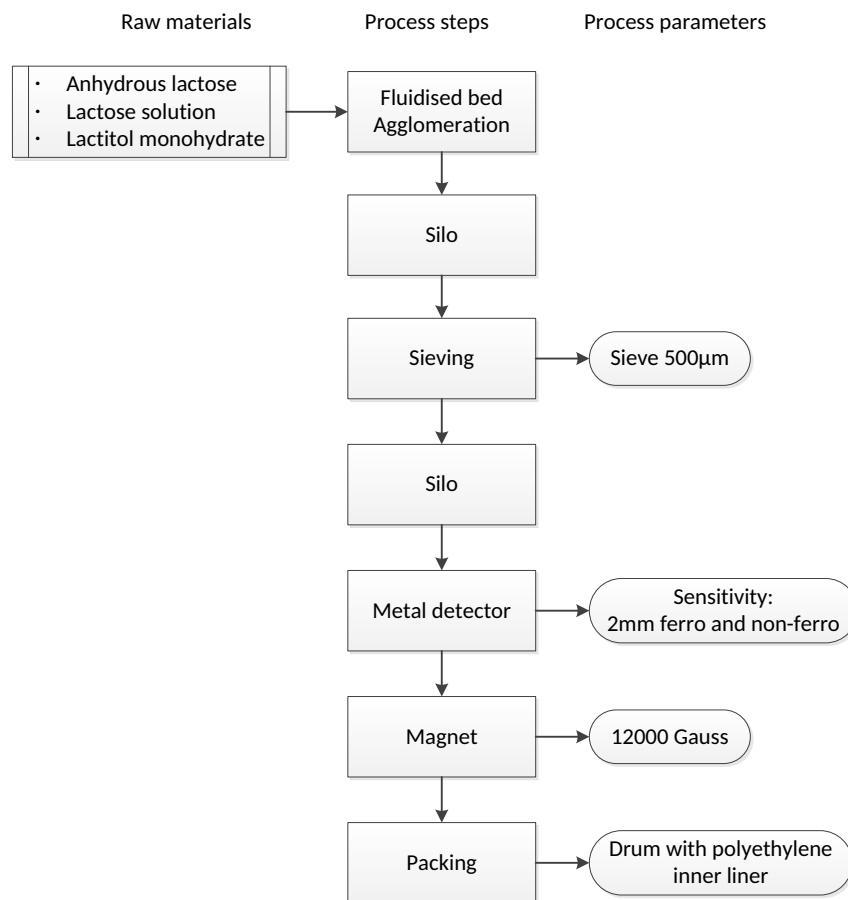

Process Flow Sheet

Product group: Lactose
 Brand name: SuperTab® 4oLL
 Article code: 733728
 Product description: Anhydrous lactose with lactitol, granulated
 Document No.: PD-o666 Page 1 of 1

We trust this information, which is made up to the best of our knowledge, will be helpful to you.